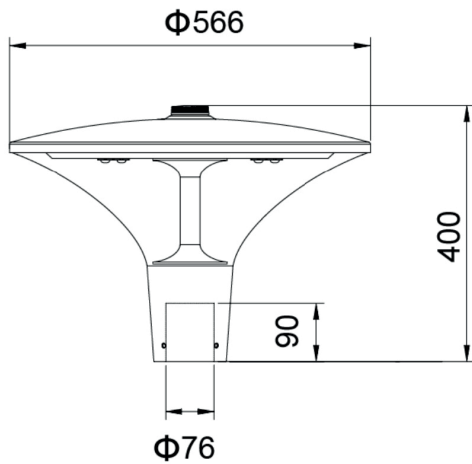

# LED PARK LIGHT RX-0416-LED

Rated power: **60W**

Input voltage: **AC100-240V 50/60Hz**

Power factor: **>0,96**

Electrical class: **CL I**

Surge protection: **Separate 10 KV**

Color temperature: **4000K**

Color rendering: **Ra>75**

Efficiency: **125 Lm/W**

Beam angle: **symmetric or asymmetric**

LED brand: **Lumileds**

LED numbers: **24**

**IP65**

**RoHS**  
COMPLAINT

- Die cast aluminium housing with aluminium sheet cover
- Double photometric diffuser technology
- UV-stop PC lamp diffuser
- Top pole mounting Ø60mm or Ø76mm
- High luminous efficiency
- Long lifetime >50.000h
- Dark grey color