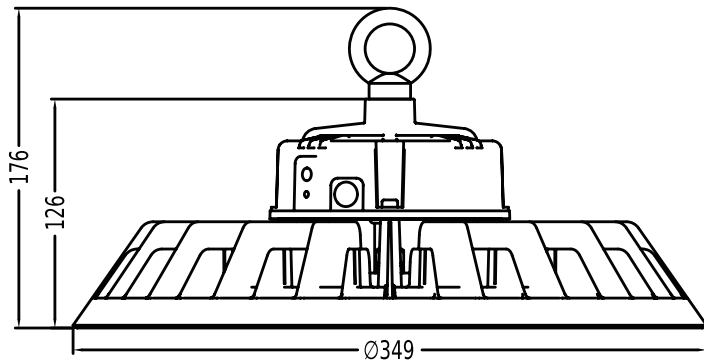

LED HIGH BAY LIGHT RX-HBL-K 150

Rated power: **150W**
Input voltage: **AC220V-240V 50/60Hz**
Power factor: **>0,95**
Electrical class: **CL I**
Surge protection: **Built-in 4KV**

Color temperature: **4000K**
Color rendering: **Ra>80**
Efficiency: **180lm/W**

Beam angle: **90°**
LED brand: **Lumileds 2835**
LED numbers: **480**
Driver brand: **Philips Xitanium**
Dimmable: **1-10V**

IP65

CE **RoHS**
COMPLAINT

 **LUMILEDS**

- Robust aluminium housing with PC cover
- Heat sink and LED driver separated for better heat dissipation
- Mounting with hook, included
- Replacement for luminaires with mercury vapor or metal halide lamps
- High luminous efficiency
- Long lifetime >100.000h
- Black color