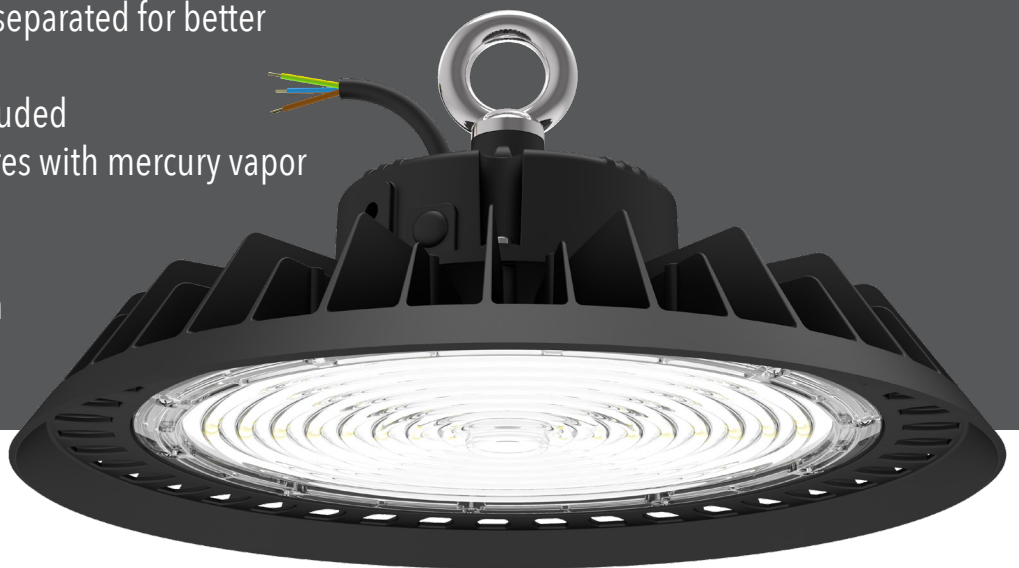

LED HIGH BAY LIGHT RX-HBL-K 150

Rated power: **150W**
Input voltage: **AC220V-240V 50/60Hz**
Power factor: **>0,95**
Electrical class: **CL I**
Surge protection: **Built-in 4KV**

Color temperature: **4000K**
Color rendering: **Ra>80**
Efficiency: **180lm/W**

Beam angle: **90°**
LED brand: **Lumileds 2835**
LED numbers: **480**
Driver brand: **Philips Xitanium**
Dimmable: **1-10V**

IP65

CE **RoHS**
COMPLAINT

 **LUMILEDS**

- Robust aluminium housing with PC cover
- Heat sink and LED driver separated for better heat dissipation
- Mounting with hook, included
- Replacement for luminaires with mercury vapor or metal halide lamps
- High luminous efficiency
- Long lifetime >100.000h
- Black color