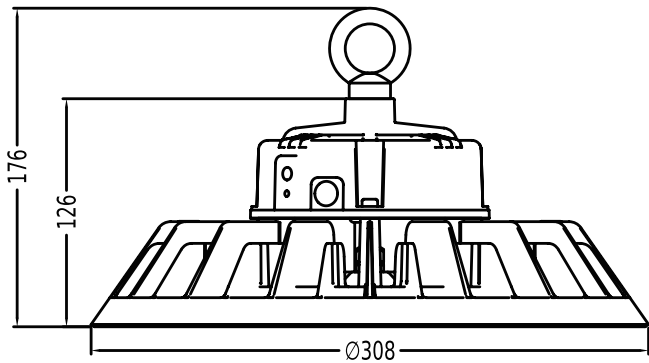

LED HIGH BAY LIGHT RX-HBL-K 100

Rated power: **100W**
Input voltage: **AC220V-240V 50/60Hz**
Power factor: **>0,95**
Electrical class: **CL I**
Surge protection: **Built-in 4KV**

Color temperature: **4000K**
Color rendering: **Ra>80**
Efficiency: **180Lm/W**
Beam angle: **120°**
LED brand: **Lumileds 2835**
LED numbers: **360**
Driver brand: **Philips Xitanium**
Dimmable: **1-10V**

IP65

- Robust aluminium housing with PC cover
- Heat sink and LED driver separated for better heat dissipation
- Mounting with hook, included
- Replacement for luminaires with mercury vapor or metal halide lamps
- High luminous efficiency
- Long lifetime >100.000h
- Black color