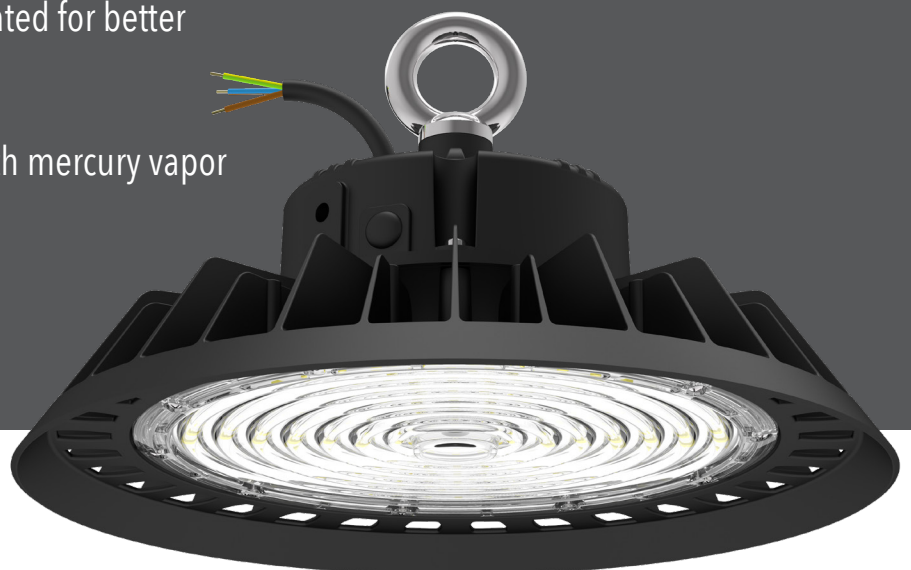

LED HIGH BAY LIGHT RX-HBL-K 100

Rated power: **100W**
Input voltage: **AC220V-240V 50/60Hz**
Power factor: **>0,95**
Electrical class: **CL I**
Surge protection: **Built-in 4KV**

Color temperature: **4000K**
Color rendering: **Ra>80**
Efficiency: **180Lm/W**
Beam angle: **120°**
LED brand: **Lumileds 2835**
LED numbers: **360**
Driver brand: **Philips Xitanium**
Dimmable: **1-10V**

IP65

- Robust aluminium housing with PC cover
- Heat sink and LED driver separated for better heat dissipation
- Mounting with hook, included
- Replacement for luminaires with mercury vapor or metal halide lamps
- High luminous efficiency
- Long lifetime >100.000h
- Black color