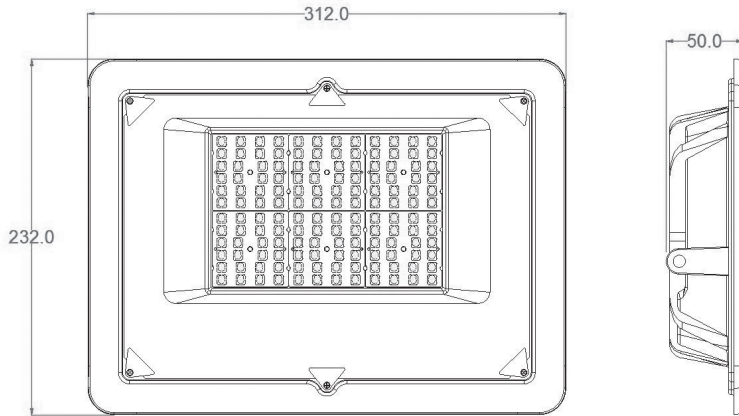

LED FLOODLIGHT RX-FL-F 100

Rated power: **100W**
Input voltage: **AC100-277V 50/60Hz**
Power factor: **>0,95**
Electrical class: **CL I**
Surge protection: **Built-in 6KV**

Color temperature: **4000K**
Color rendering: **Ra>75**
Efficiency: **120Lm/W**
Beam angle: **150°x70° asymmetric**
LED brand: **Philips 3030**
LED numbers: **144**