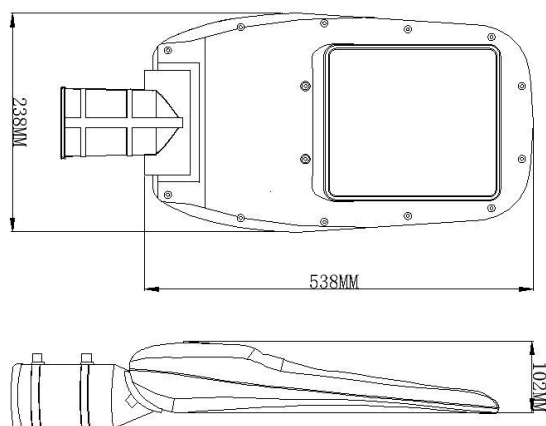

LED STREET LIGHT RX-SL-R 100

Rated power: **100W**
Input voltage: **AC100-265V 50/60Hz**
Power factor: **>0,96**
Electrical class: **CL I**
Surge protection: **Separate 10 KV**

Color temperature: **4000K**
Color rendering: **Ra>75**
Efficiency: **120Lm/W**
Beam angle: **150°x70°**
LED brand: **Philips 3030**
LED numbers: **120**

- Die casting aluminium housing with high transparent tempered glass
- Modern and durable design for long lasting performance
- Top or side mounting Ø60mm, adjustable angle
- Replacement for luminaires with mercury vapor or sodium lamps
- High luminous efficiency
- Long lifetime >50.000h
- Dark grey color