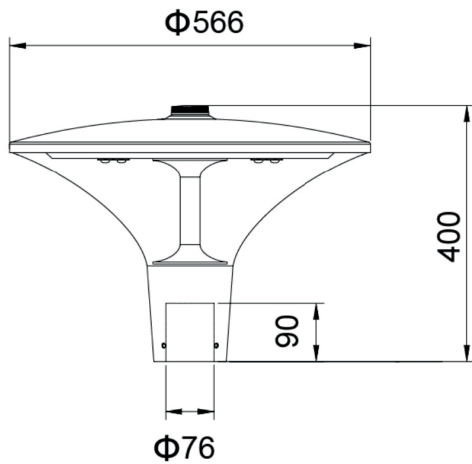

LED PARK LIGHT RX-0416-LED

Rated power: **60W**
Input voltage: **AC100-240V 50/60Hz**
Power factor: **>0,96**
Electrical class: **CL I**
Surge protection: **Separate 10 KV**

Color temperature: **4000K**
Color rendering: **Ra>75**
Efficiency: **120Lm/W**
Beam angle: **symmetric**
LED brand: **Cree**
LED numbers: **24**

- Die cast aluminium housing with aluminium sheet cover
- Double photometric diffuser technology
- UV-stop PC lamp diffuser
- Top pole mounting Ø60mm or Ø76mm
- High luminous efficiency
- Long lifetime >50.000h
- Dark grey color