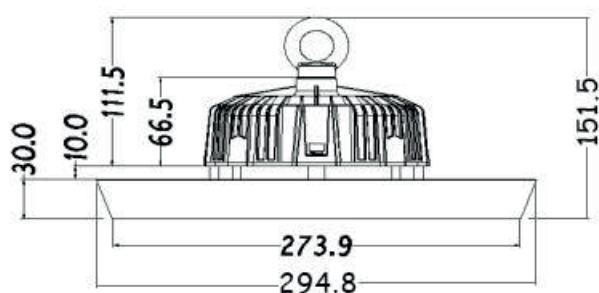

LED HIGH BAY LIGHT RX-HBL-F 100

Rated power: **100W**
Input voltage: **AC200-277V 50/60Hz**
Power factor: **>0,9**
Electrical class: **CL I**
Surge protection: **Built-in 4KV**

Color temperature: **4000K**
Color rendering: **Ra>75**
Efficiency: **150Lm/W**
Beam angle: **120°**
LED brand: **Philips 2835**
LED numbers: **252**